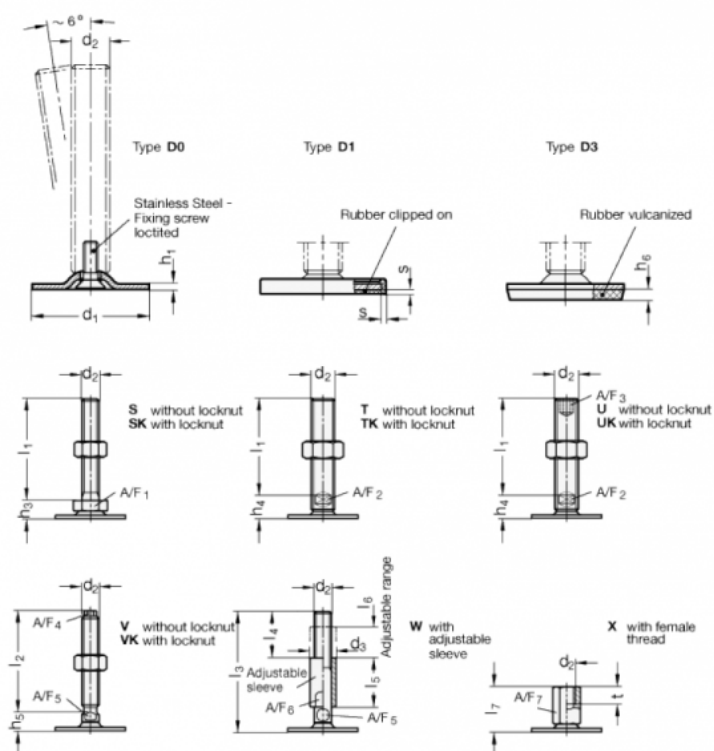

Article number: 204140M1028D0X  
 Description: E+G levelling foot  
 GN 41-40-M10-28-D0-X  
 Note: X With female thread, External hexagon

## Measures

- A/F7 = 14
- d1 = 40
- d2 = M10
- h1 = 2
- h6 =
- h7 = 28
- s =
- t = 10